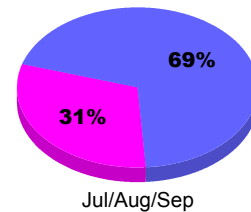

YTD Status Quo Clubs 2012-2013

Status Quo Clubs Compared to Status Quo Members

Legend: Status Quo Clubs (Cyan), Total Status Quo Members (Green)

MEMBERSHIP

Membership Results
2012-2013

Membership
2011-2012

Month	Net Memb Goal	Actual New Memb	Actual Dropped Memb	Gain/Loss of Memb	Gain/Loss of Memb
Jul/Aug/Sep		15	-33	-18	13
Totals		15	-33	-18	13

Membership Results 2012-2013

Goal, New, Dropped, Gain/Loss

Legend: Goal (Cyan), Actual (Green), Dropped (Yellow), Gain Loss (Magenta)

Comparison of Membership Gain/Loss

Current Year Compared to the Previous Year

Legend: Current Year (Cyan), Previous Year (Green)

Gender Comparison 2012-2013

Jul/Aug/Sep

Legend: Male (Blue), Female (Magenta)